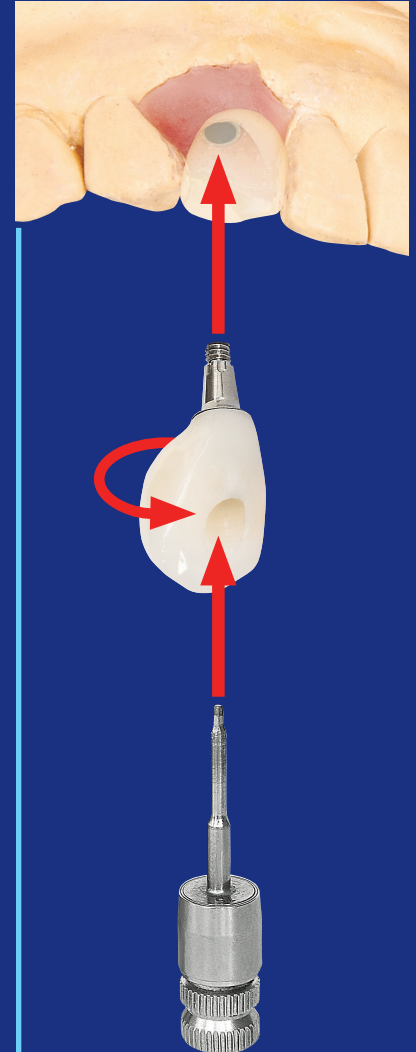

# SCREW RETAINED CAD-CAM IMPLANT RESTORATION

HIGH  
AESTHETIC  
HIGH  
QUALITY  
MATERIALS

<b>ANKYLOS®</b>	- €380 ALL INCLUSIVE	- including final screw
<b>straumann</b>	- €360 ALL INCLUSIVE	- excluding final screw
<b>Nobel Biocare®</b>	- €360 ALL INCLUSIVE	- excluding final screw
<b>BIOHORIZONS®</b> SCIENCE • INNOVATION • SERVICE	- €360 ALL INCLUSIVE	- excluding final screw